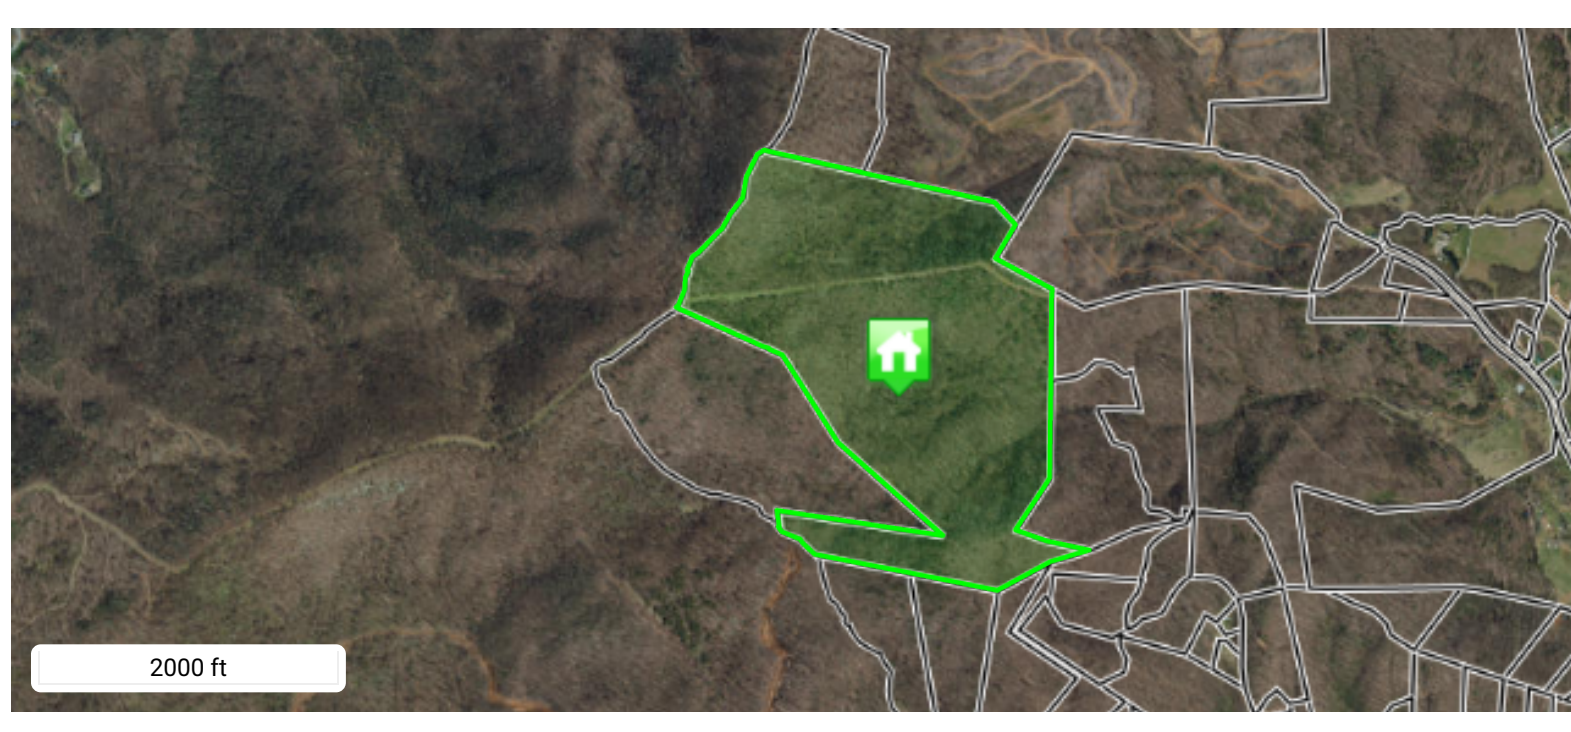

Buncombe County Assessment Property Record Search

BUNCOMBE COUNTY ASSESSMENT PROPERTY RECORD SEARCH

867788659800000
99999 GEORGES BRANCH RD

BWE LAND, LLC
200 N HARBOR PL STE C, DAVIDSON, NC

Key Information

Zoning	-
Land Use Code	VAC LAND
Fire District	FEC
Present Use	-
Exemption	-
Legal Description	Deed Date:04/20/2017 Deed:5540-1826 SubDiv:TH Plat:0199-0181
Plat Reference	199-181

DATE OF VALUE CHANGE	EFFECTIVE TAX YEAR	REASON FOR CHANGE
2021-02-01	2021	RAPP REAPPRAISAL NOTICE
2020-03-19	2020	NEW PARCEL RESULT OF SPLIT

RECENT PERMIT ACTIVITY

No data to display

2000 ft